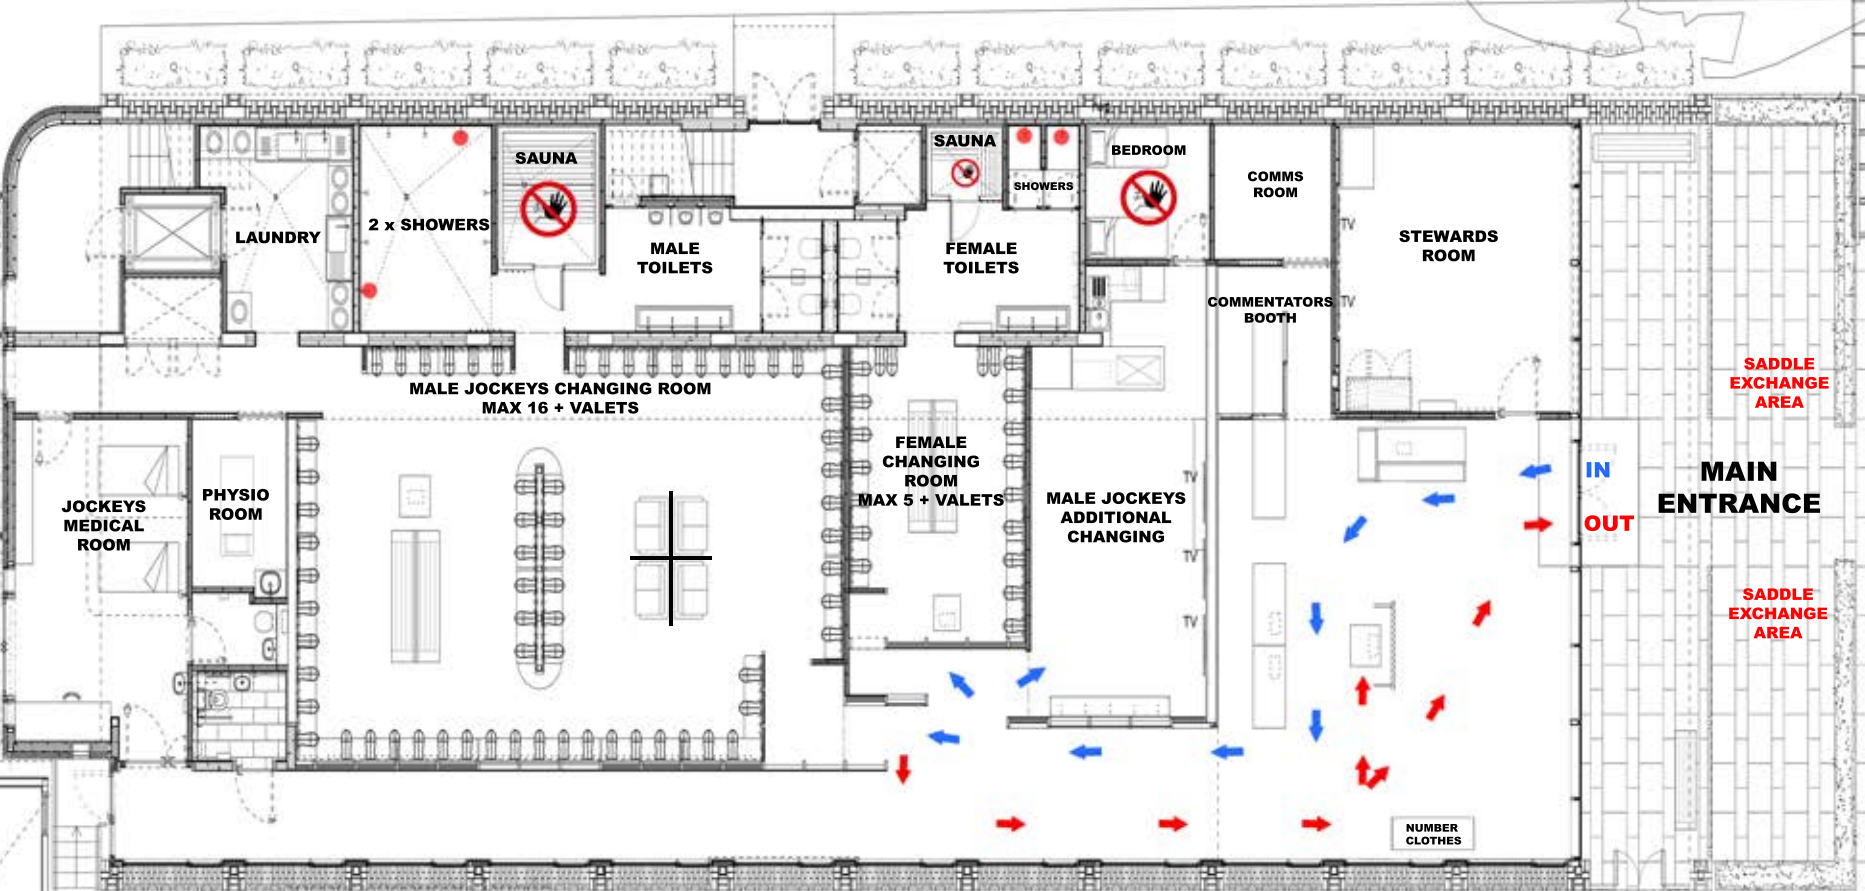

D-77-1

IN
OUT

MAIN
ENTRANCE

SADDLE
EXCHANGE
AREA

SADDLE
EXCHANGE
AREA

NUMBER
CLOTHES

MALE JOCKEYS CHANGING ROOM
MAX 16 + VALETS

FEMALE CHANGING ROOM
MAX 5 + VALETS

MALE JOCKEYS
ADDITIONAL
CHANGING

LAUNDRY

2 x SHOWERS

MALE
TOILETS

FEMALE
TOILETS

BEDROOM

SHOWERS

COMMS
ROOM

STEWARDS
ROOM

COMMENTATORS
BOOTH

JOCKEYS
MEDICAL
ROOM

PHYSIO
ROOM

MAIN
ENTRANCE

SADDLE
EXCHANGE
AREA

SADDLE
EXCHANGE
AREA

NUMBER
CLOTHES

SHOWERS

COMMS
ROOM

STEWARDS
ROOM

COMMENTATORS
BOOTH

JOCKEYS
MEDICAL
ROOM

PHYSIO
ROOM