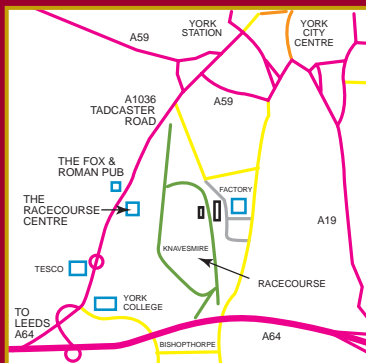

LOCATION

Set in a peaceful, secure location overlooking the famous York Racecourse and surrounded by mature gardens the Racecourse Centre is the perfect place to relax after enjoying a day in the historic City of York. The Racecourse Centre is 1.4 miles from York railway station, approximately a 30 minute walk.

We are on 3 local and regular bus routes.

ACCOMMODATION (MODERN 2 STOREY BUILDING)

21 x twin bedded rooms. Each with a wash basin and toilet ensuite. Separate shower facilities. The rooms can be easily converted into 4 bedded rooms by unfolding 2 bunk beds from the wall.

ANNEXE (SINGLE STOREY BUILDING)

Singles, twins and 2 large dormitory rooms. Each with a wash basin. Separate toilet & shower facilities.

DINING

The spacious dining room can seat 100 people.

Self service catering is provided.

Special dietary requests can be catered for by our experienced staff when arranged in advance.

LOUNGE - FIRST FLOOR

There is a large lounge (150m²) on the first floor for receptions, meetings or leisure. No lift access.

CONFERENCES - FIRST FLOOR

Our meeting room (150m²) can seat 90 delegates theatre style, 50 delegates classroom style or 30 delegates boardroom style. Lunches, tea/coffees etc can all be provided. No lift access.

PARKING

Plenty of free secure parking is available for coaches and cars.

RESERVATIONS

Please see our website or contact us for prices & more booking information.

HOW TO CONTACT US

THE RACECOURSE CENTRE

York Racecourse Ltd, The Racecourse, York, YO23 1EX

T: 01904 620911, EXT 284 F: 01904 611301

E: info@racecoursecentre.co.uk www.racecoursecentre.co.uk